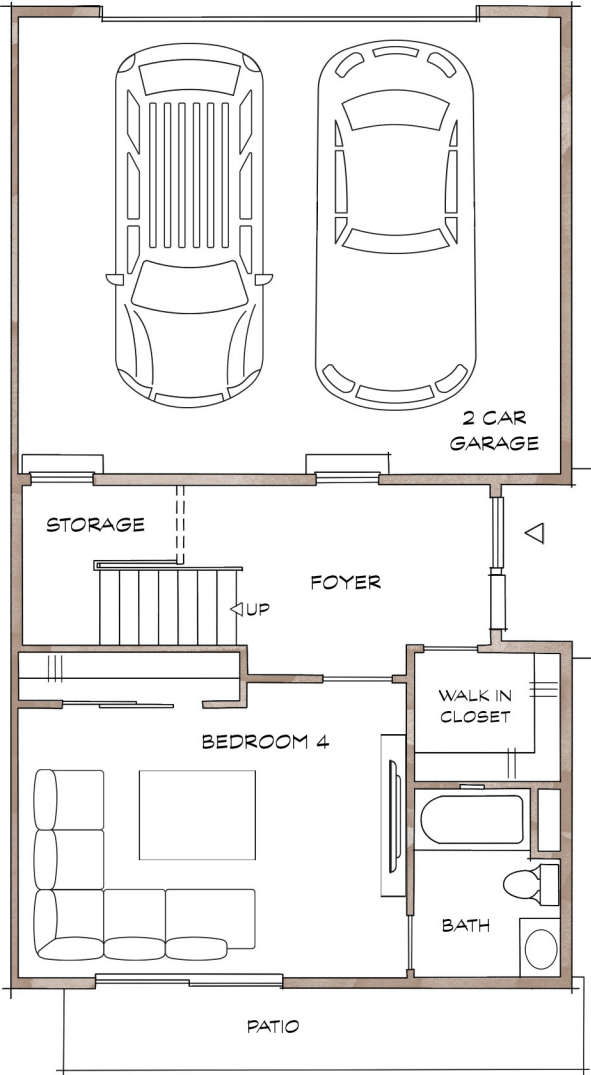

# VINEYARD CREEK

## WOODINVILLE

4 BEDROOMS  
3.5 BATHS  
2336-2580 SQ FT