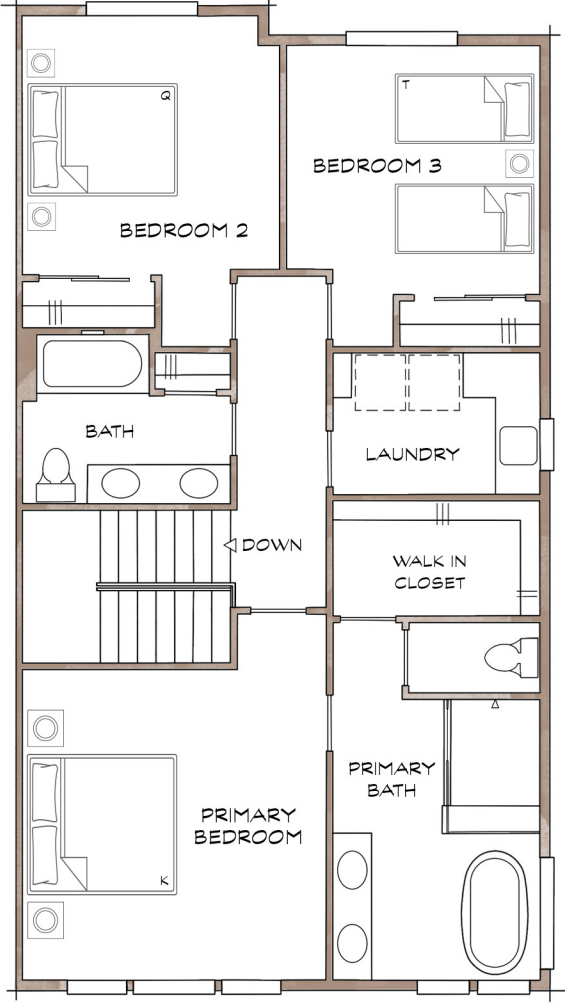

# VINEYARD CREEK

## WOODINVILLE

4 BEDROOMS  
3.5 BATHS  
2336-2580 SQ FT