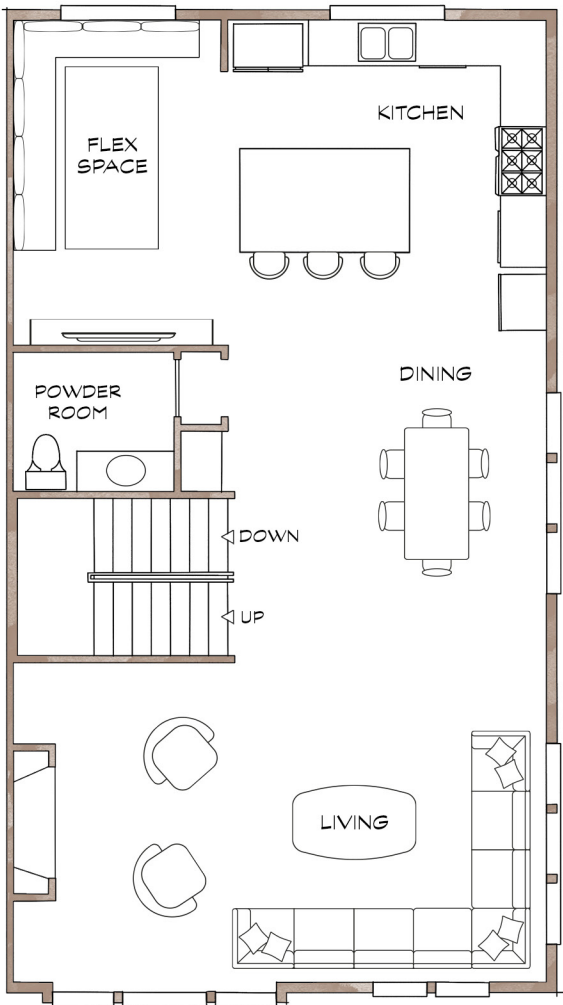

## WOODINVILLE

4 BEDROOMS  
3.5 BATHS  
2336-2580 SQ FT