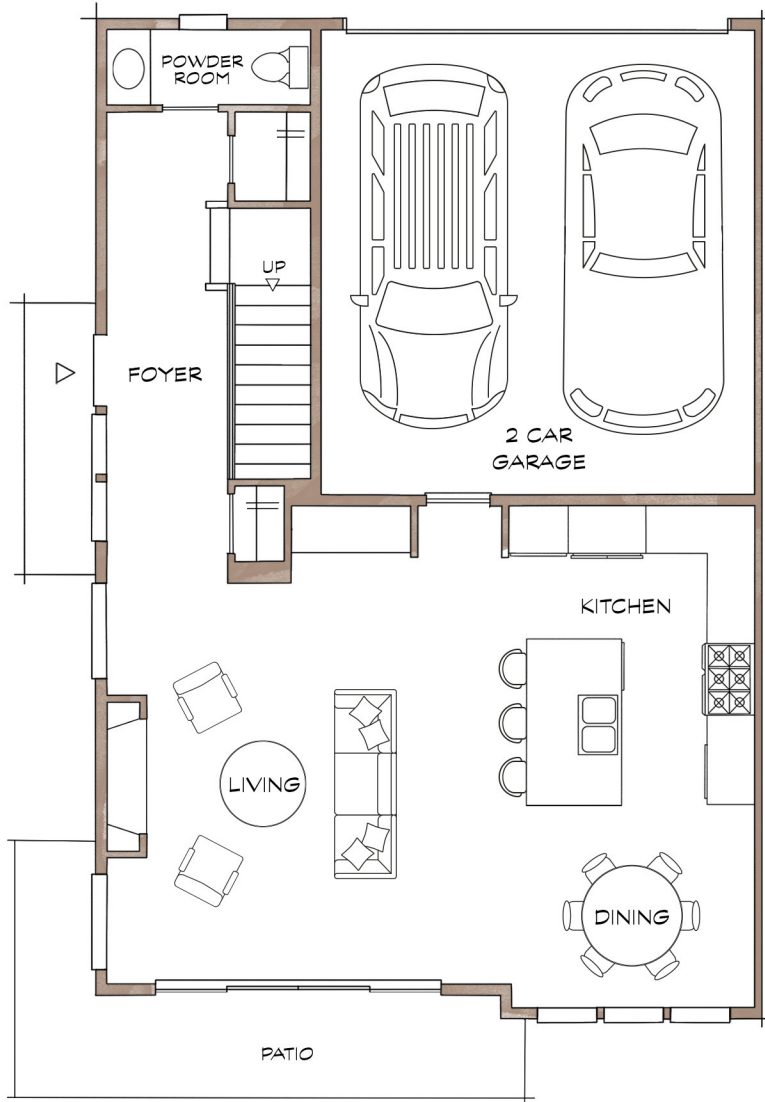

# VINEYARD CREEK

## WOODINVILLE

3 BEDROOMS  
2.5 BATHS  
1938-2069 SQ FT