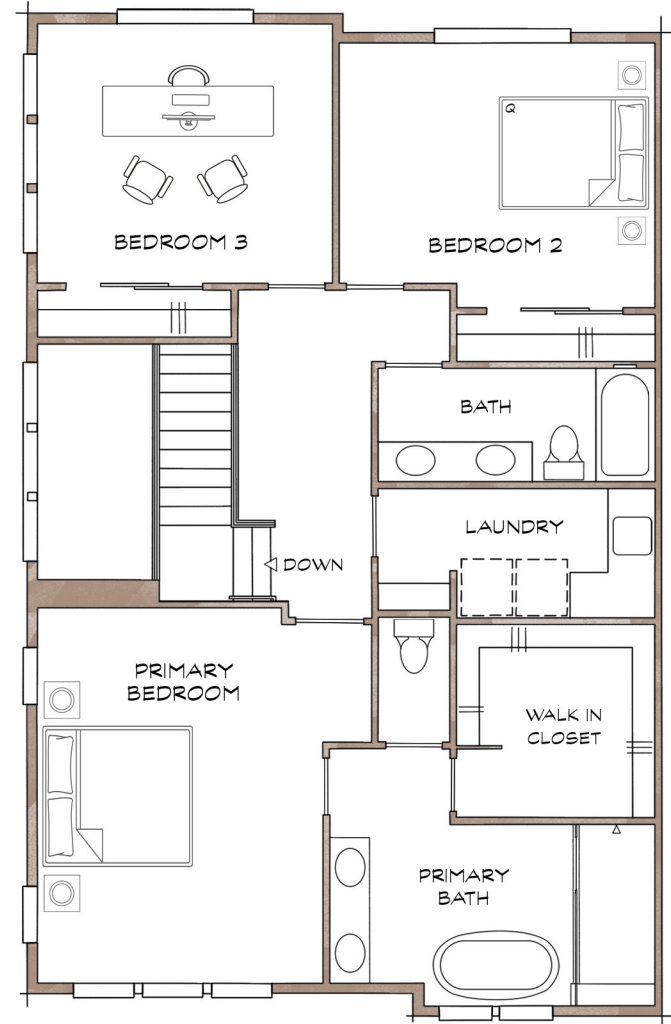

# VINEYARD CREEK

## WOODINVILLE

3 BEDROOMS  
2.5 BATHS  
1938-2069 SQ FT