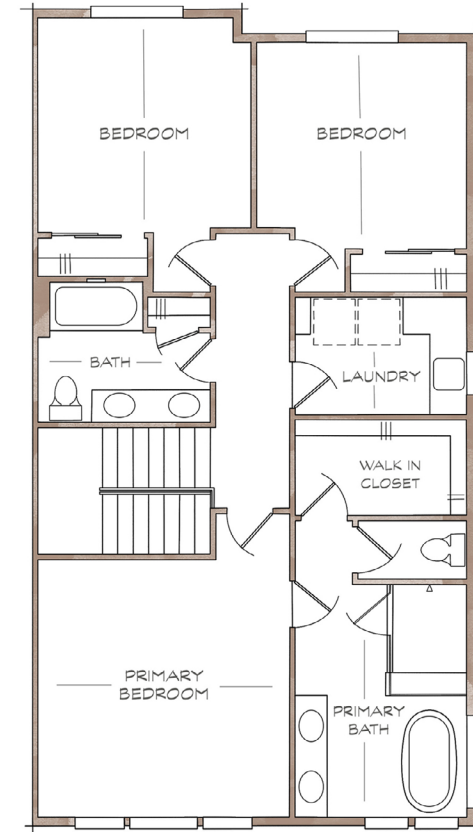

VINEYARD CREEK
WOODINVILLE

LIVEATAVINEYARDCREEK.COM

Three-Story

4 BEDROOMS
3 5 BATHS
2336-2580 SQ FT

SALES OFFICE
000.000.0000
INFO@LIVEATAVINEYARDCREEK.COM

TERRENE

The information provided on this real estate platform is intended for general informational purposes only and should not be considered as legal, financial, or professional advice. Real estate transactions involve complex legal and financial considerations, and the information provided herein should not be used as a substitute for seeking professional guidance from qualified real estate agents, attorneys, financial advisors, or other experts in the field. The accuracy, completeness, or timeliness of the information provided cannot be guaranteed. The real estate market is subject to constant change, and the availability of properties, pricing, and legal regulations may vary by location and jurisdiction. Users of this platform are encouraged to conduct their own due diligence and seek the advice of professionals to make informed decisions regarding real estate transactions. Any reliance on the information provided on this platform is at your own risk, and the platform, its owners, and operators disclaim any liability for damages or losses that may result from the use of this information. Furthermore, any information regarding specific properties is subject to change without notice, and users are advised to verify property details and availability through authorized real estate professionals and legal channels. By using this platform, you acknowledge and agree to the terms of this legal disclaimer and assume full responsibility for your real estate decisions.